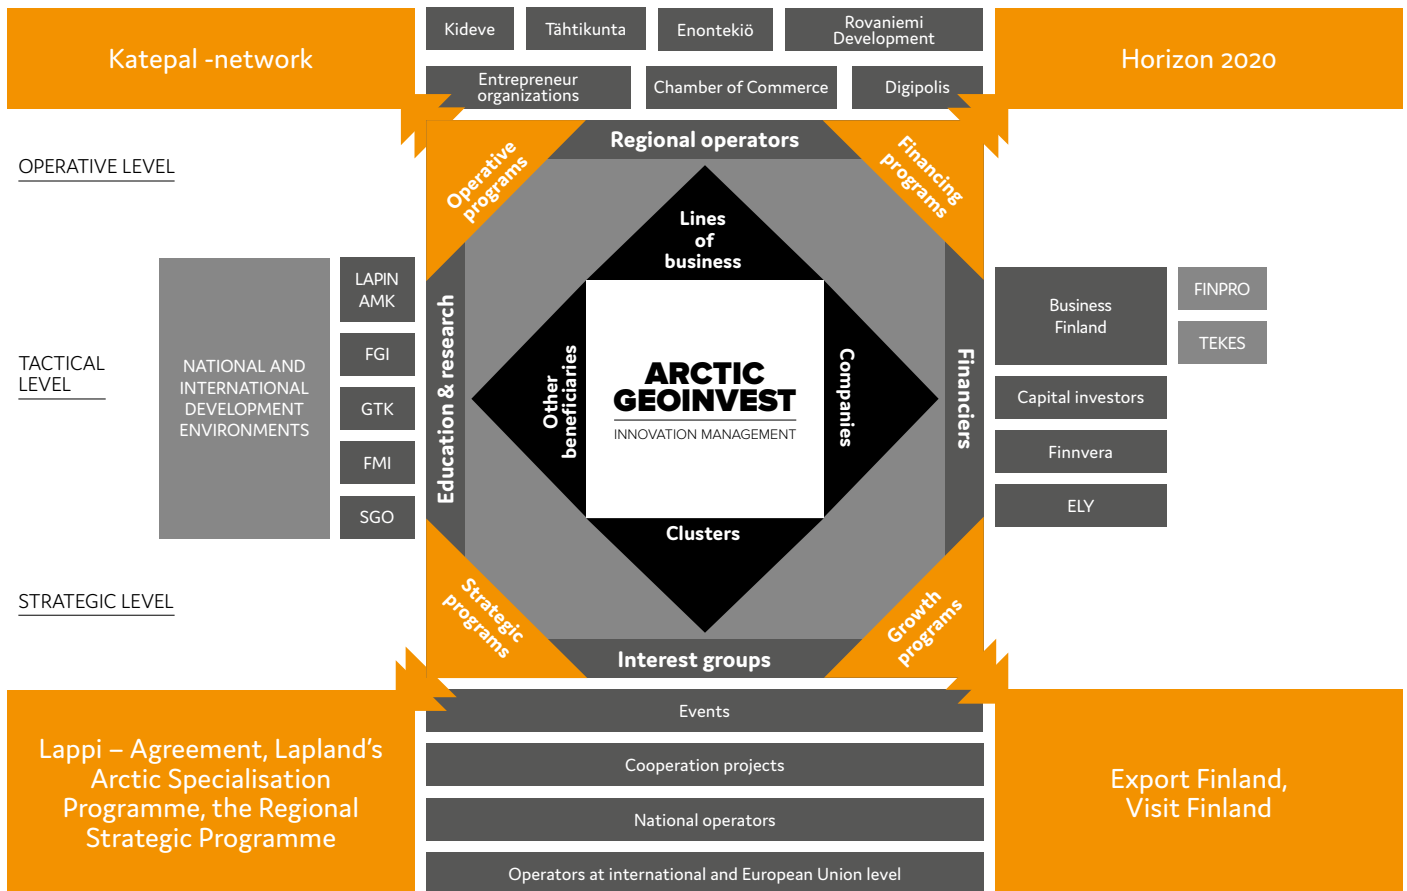

"Being innovative sometimes requires the boldness to abandon ongoing efforts and go back to the drawing board."

Pasi Nurmela
CEO, Seniortek Oy

Arctic Geoinvest draws on a versatile and strong collaboration network to promote the usage and deployment of Arctic geo-innovations and related technical applications in companies in the field.

Arctic Geoinvest service network